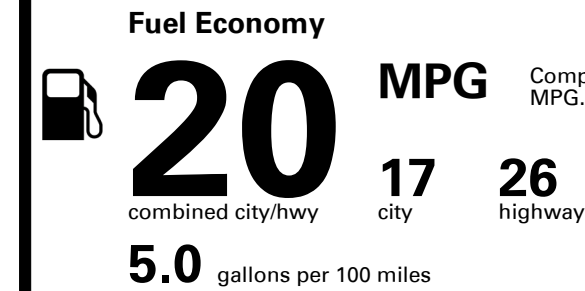

Manufacturer's Suggested Retail Price: \$46,200.00

ADDED FEATURES:

- *Rear Bumper Appliqué \$80.00

SOLD TO: GA705
GENESIS OF SAVANNAH
7011 ABERCORN STREET
SAVANNAH GA 31406

SHIPPED TO: GA705

VIN: KMTG74LE7MU066375	ENGINE: G6DPKA250086	EXTERIOR COLOR: SIBERIAN ICE	INTERIOR/SEAT COLOR: BLACK/BLACK
MODEL: R0442R65	PORT OF ENTRY: BR	TRANSPORT: TRUCK	ACCESSORY WEIGHT: 7 lbs./ 3 kgs.

EMISSIONS:
This vehicle is certified to meet emission requirements in all 50 states

Inland Freight & Handling : \$1,025.00

TOTAL PRICE: \$47,305.00

EPA DOT Fuel Economy and Environment

Compact Cars range from 14 to 113 MPG. The best vehicle rates 141 MPGe.

You spend \$4,750
more in fuel costs over 5 years
compared to the average new vehicle.

Annual fuel cost \$2,450

Fuel Economy & Greenhouse Gas Rating (tailpipe only)

Smog Rating (tailpipe only)

This vehicle emits 447 grams CO₂ per mile. The best emits 0 grams per mile (tailpipe only). Producing and distributing fuel also create emissions; learn more at fueleconomy.gov.