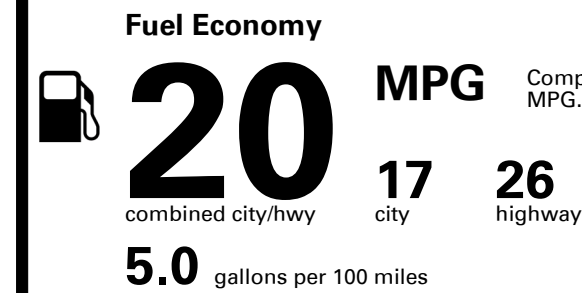

EMISSIONS:
 This vehicle is certified to meet emission requirements in all 50 states

Inland Freight & Handling : \$995.00

TOTAL PRICE: \$47,640.00

EPA DOT Fuel Economy and Environment

Gasoline Vehicle

Compact Cars range from 14 to 113 MPG. The best vehicle rates 136 MPGe.

You spend \$4,750
more in fuel costs over 5 years
 compared to the average new vehicle.

Annual fuel cost \$2,450

Fuel Economy & Greenhouse Gas Rating (tailpipe only)

Smog Rating (tailpipe only)

This vehicle emits 447 grams CO₂ per mile. The best emits 0 grams per mile (tailpipe only). Producing and distributing fuel also create emissions; learn more at fueleconomy.gov.