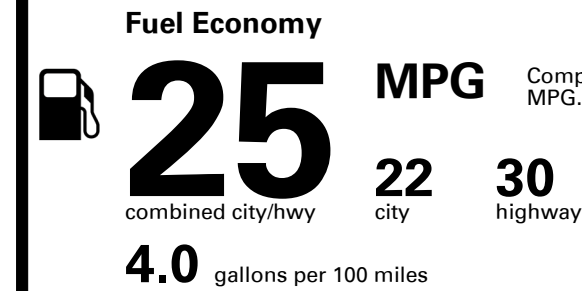

Manufacturer's Suggested Retail Price: $35,450.00

ADDED FEATURES:

*Elite Package: $4,600.00

- Full LED Headlights
- 8" Touchscreen Navigation System
- Parking Distance Warning / Wide Sunroof
- Power Folding Auto-Dimming Outside Mirrors
- Power Tilt-and-Telescopic Steering Wheel
- Heated Front Seats (Standard on AWD)
- Lexicon® 15-Speaker Surround Sound Audio System
- Leather Seating Surfaces & Aluminum Interior Trim

*Prestige Package: $3,850.00

- Heads-Up Display / Surround View Monitor
- Low Beam Assist / Wireless Charging Pad
- 19" Alloy Wheels
- w/ Summer Tires (RWD) or All-Season Tires (AWD)
- Nappa Leather Seating Surfaces with Luxury Quilting
- Power Driver Seat Cushion Extension
- Front Passenger Seat 4-Way Power Lumbar
- Heated Rear Seats
- Rain-Sensing Wipers / Ventilated Front Seats
- Heated Steering Wheel
- Microfiber Suede Headliner

Accessories

- *Cargo Tray $150.00
- *Illuminated Door Scuffs $395.00

Inland Freight & Handling : $995.00

TOTAL PRICE: $45,440.00

14 A 0300HTHALA

SOLD TO: FL709   **SHIPPED TO: FL709**
WALLACE GENESIS
3801 SE FEDERAL HIGHWAY
STUART FL 34997

VIN: KMTG44LA2LU062609	ENGINE: G4KKA514910	EXTERIOR COLOR: HAVANA RED	INTERIOR/SEAT COLOR: GRAY/GRAY
MODEL: R0412RT5	PORT OF ENTRY: BR	TRANSPORT: TRUCK	ACCESSORY WEIGHT: 13 lbs./ 6 kgs.

EMISSIONS:
This vehicle is certified to meet emission requirements in all 50 states

EPA DOT Fuel Economy and Environment

Gasoline Vehicle

Compact Cars range from 14 to 113 MPG. The best vehicle rates 136 MPGe.

You spend $2,250
more in fuel costs over 5 years
compared to the average new vehicle.

Annual fuel cost $1,950

Fuel Economy & Greenhouse Gas Rating (tailpipe only)