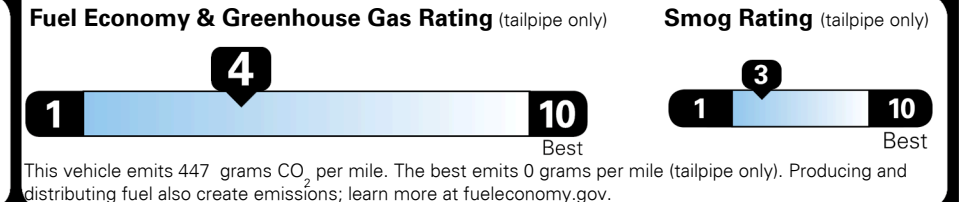

- ***Elite Package: $1,450.00**
  - Low Beam Assist
  - Rain-Sensing Wipers
  - Parking Distance Warning
  - Heated Steering Wheel
  - Ventilated Front Seats
  - Wireless Charging Pad
- ***Prestige Package: $2,850.00**
  - Heads-Up Display
  - Surround View Monitor
  - Nappa Leather Seating Surfaces with Luxury Quilting
  - Heated Rear Seats
  - Power Trunk
  - Microfiber Suede Headliner
- ***Sport Package $1,300.00**
  - Electronically Controlled Suspension
  - 19" Sport Alloy Wheels
  - w/ Summer Tires (RWD) or All-Season Tires (AWD)
  - Copper Headlight Bezel Accents
  - Dark Tint Taillight Covers
  - Dark Chrome Grille & Window Trim
  - Black Nappa Leather Seating Surfaces with Sport Quilting
- **Accessories**
  - *First Aid Kit $45.00

Inland Freight & Handling : $995.00

SOLD TO: GA705 SHIPPED TO: GA705
GENESIS OF SAVANNAH
7011 ABERCORN STREET
SAVANNAH GA 31406

VIN: KMTG34LEXLU056630	ENGINE: G6DPKA269728	EXTERIOR COLOR: HAVANA RED	INTERIOR/SEAT COLOR: BLACK W/RED
MODEL: R0442RT5	PORT OF ENTRY: BR	TRANSPORT: TRUCK	ACCESSORY WEIGHT: 8 lbs./ 4 kgs.

EMISSIONS:
This vehicle is certified to meet emission requirements in all 50 states

TOTAL PRICE: $51,290.00

EPA DOT Fuel Economy and Environment

Gasoline Vehicle

Fuel Economy

20 MPG combined city/hwy
17 MPG city
26 MPG highway

Compact Cars range from 14 to 113 MPG. The best vehicle rates 136 MPGe.

5.0 gallons per 100 miles

You spend $4,750
more in fuel costs over 5 years compared to the average new vehicle.

Annual fuel cost $2,450

Actual results will vary for many reasons, including driving conditions and how you drive and maintain your vehicle. The average new vehicle gets 27 MPG and costs $7,500 to fuel over 5 years. Cost estimates are based on 15,000 miles per year at $ 2.70 per gallon. MPGe is miles per gasoline gallon equivalent. Vehicle emissions are a significant cause of climate change and smog.

fueleconomy.gov
Calculate personalized estimates and compare vehicles

GOVERNMENT 5-STAR SAFETY RATINGS

This vehicle has not been rated by the government for overall vehicle score, frontal crash, side crash or rollover risk.

Source: National Highway Traffic Safety Administration (NHTSA).
www.safercar.gov or 1-888-327-4236

Manufacturer's suggested retail price includes manufacturer's recommended pre-delivery service. Gasoline license and title fees state and local taxes and dealer installed options and accessories are not included in the manufacturer's suggested retail price. This label has been affixed to this vehicle by Hyundai Motor America, pursuant to the requirements of 15 U.S.C. 1231 et seq. which prohibits its removal or alteration prior to delivery to the ultimate purchaser.

Scan this QR code for general model information and options

PARTS CONTENT INFORMATION

FOR VEHICLES IN THIS CARLINE: U.S./CANADIAN PARTS CONTENT: 5 %

MAJOR SOURCES OF FOREIGN PARTS CONTENT: KOREA: 85 %

FOR THIS VEHICLE: FINAL ASSEMBLY POINT: ULSAN, KOREA

COUNTRY OF ORIGIN:

ENGINE: KOREA TRANSMISSION: KOREA

Note: Parts content does not include final assembly, distribution, or other non-parts costs.