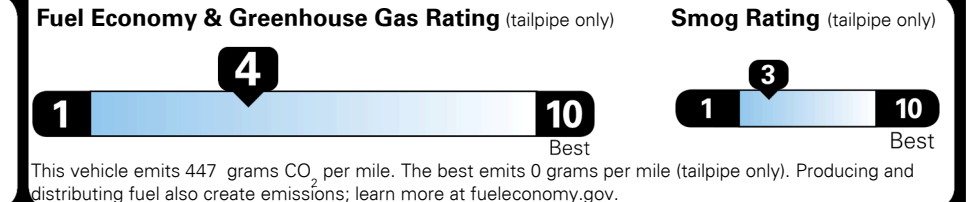

- ***Elite Package: $1,450.00**
  - Low Beam Assist
  - Rain-Sensing Wipers
  - Parking Distance Warning
  - Heated Steering Wheel
  - Ventilated Front Seats
  - Wireless Charging Pad
- ***Prestige Package: $2,850.00**
  - Heads-Up Display
  - Surround View Monitor
  - Nappa Leather Seating Surfaces with Luxury Quilting
  - Heated Rear Seats
  - Power Trunk
  - Microfiber Suede Headliner
- ***Sport Package $1,300.00**
  - Electronically Controlled Suspension
  - 19" Sport Alloy Wheels
  - w/ Summer Tires (RWD) or All-Season Tires (AWD)
  - Copper Headlight Bezel Accents
  - Dark Tint Taillight Covers
  - Dark Chrome Grille & Window Trim
  - Black Nappa Leather Seating Surfaces with Sport Quilting
- **Accessories**
  - *First Aid Kit $45.00

Inland Freight & Handling : $995.00

SOLD TO: GA705 SHIPPED TO: GA705
GENESIS OF SAVANNAH
7011 ABERCORN STREET
SAVANNAH GA 31406

VIN: KMTG34LEXLU056630	ENGINE: G6DPKA269728	EXTERIOR COLOR: HAVANA RED	INTERIOR/SEAT COLOR: BLACK W/RED
MODEL: R0442RT5	PORT OF ENTRY: BR	TRANSPORT: TRUCK	ACCESSORY WEIGHT: 8 lbs./ 4 kgs.

EMISSIONS:
This vehicle is certified to meet emission requirements in all 50 states

TOTAL PRICE: $51,290.00

EPA DOT Fuel Economy and Environment

Gasoline Vehicle

Fuel Economy

20 MPG
combined city/hwy

17 MPG
city

26 MPG
highway

5.0 gallons per 100 miles

Compact Cars range from 14 to 113 MPG. The best vehicle rates 136 MPGe.

You spend $4,750
more in fuel costs over 5 years compared to the average new vehicle.

Annual fuel cost $2,450

Actual results will vary for many reasons, including driving conditions and how you drive and maintain your vehicle. The average new vehicle gets 27 MPG and costs $7,500 to fuel over 5 years. Cost estimates are based on 15,000 miles per year at $ 2.70 per gallon. MPGe is miles per gasoline gallon equivalent. Vehicle emissions are a significant cause of climate change and smog.

fueleconomy.gov
Calculate personalized estimates and compare vehicles

GOVERNMENT 5-STAR SAFETY RATINGS

This vehicle has not been rated by the government for overall vehicle score, frontal crash, side crash or rollover risk.

Source: National Highway Traffic Safety Administration (NHTSA).
www.safercar.gov or 1-888-327-4236

Manufacturer's suggested retail price includes manufacturer's recommended pre-delivery service. Gasoline license and title fees state and local taxes and dealer installed options and accessories are not included in the manufacturer's suggested retail price. This label has been affixed to this vehicle by Hyundai Motor America, pursuant to the requirements of 15 U.S.C. 1231 et seq. which prohibits its removal or alteration prior to delivery to the ultimate purchaser.