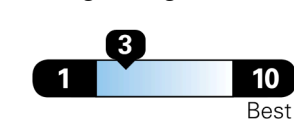

Smog Rating (tailpipe only)

This vehicle emits 447 grams CO₂ per mile. The best emits 0 grams per mile (tailpipe only). Producing and distributing fuel also create emissions; learn more at fueleconomy.gov.

Actual results will vary for many reasons, including driving conditions and how you drive and maintain your vehicle. The average new vehicle gets 27 MPG and costs $7,000 to fuel over 5 years. Cost estimates are based on 15,000 miles per year at $ 2.55 per gallon. MPGe is miles per gasoline gallon equivalent. Vehicle emissions are a significant cause of climate change and smog.

fueleconomy.gov

Calculate personalized estimates and compare vehicles