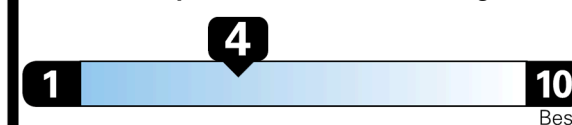

Fuel Economy & Greenhouse Gas Rating (tailpipe only)