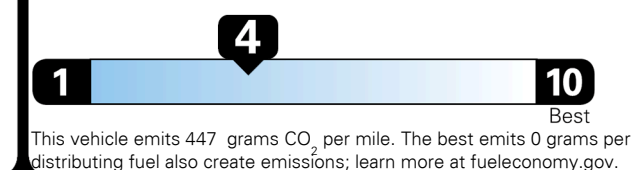

TOTAL PRICE: \$50,290.00

EPA DOT Fuel Economy and Environment

Gasoline Vehicle

Fuel Economy

20 MPG
 combined city/hwy

17 MPG
 city

26 MPG
 highway

5.0 gallons per 100 miles

Compact Cars range from 14 to 113 MPG. The best vehicle rates 136 MPGe.

You spend \$4,750
 more in fuel costs over 5 years compared to the average new vehicle.

Annual fuel cost \$2,450

Fuel Economy & Greenhouse Gas Rating (tailpipe only)