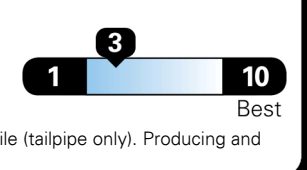

Smog Rating (tailpipe only)

Actual results will vary for many reasons, including driving conditions and how you drive and maintain your vehicle. The average new vehicle gets 27 MPG and costs $7,500 to fuel over 5 years. Cost estimates are based on 15,000 miles per year at $ 2.70 per gallon. MPGe is miles per gasoline gallon equivalent. Vehicle emissions are a significant cause of climate change and smog.

fueleconomy.gov

Calculate personalized estimates and compare vehicles