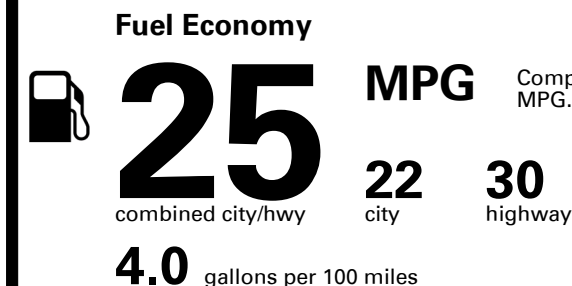

## EPA DOT Fuel Economy and Environment

Compact Cars range from 14 to 113 MPG. The best vehicle rates 136 MPGe.

**You spend \$2,250**  
**more in fuel costs over 5 years**  
compared to the average new vehicle.