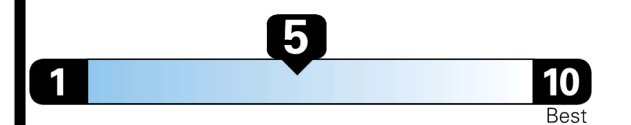

Fuel Economy & Greenhouse Gas Rating (tailpipe only)