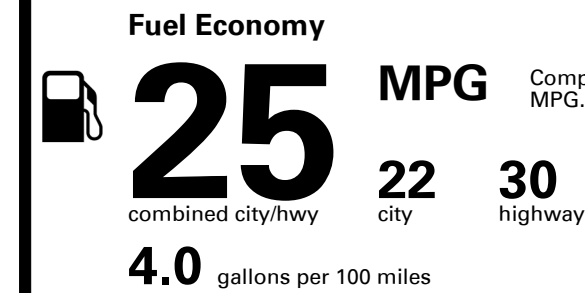

GENESIS WARRANTY

- 5-year/60,000-mile New Vehicle Warranty*
- 10-year/100,000-mile Powertrain Warranty*
- 7-year/Unlimited-mile Anti-perforation Warranty*
- Limited warranties, see dealer for details

Full Tank of Gas

Manufacturer's Suggested Retail Price: $35,450.00

ADDED FEATURES:

*Elite Package: $4,600.00

- Full LED Headlights
- 8" Touchscreen Navigation System
- Parking Distance Warning / Wide Sunroof
- Power Folding Auto-Dimming Outside Mirrors
- Power Tilt-and-Telescopic Steering Wheel
- Heated Front Seats (Standard on AWD)
- Lexicon® 15-Speaker Surround Sound Audio System
- Leather Seating Surfaces & Aluminum Interior Trim

Accessories

- *Cargo Tray $150.00
- *First Aid Kit $45.00
- *Rear Bumper Appliqué $80.00

SOLD TO: GA705

GENESIS OF SAVANNAH
7011 ABERCORN STREET
SAVANNAH GA 31406

SHIPPED TO: GA705

Inland Freight & Handling : $995.00

VIN: KMTG34LA1LU055847	ENGINE: G4KLKA431283	EXTERIOR COLOR: UYUNI WHITE	INTERIOR/SEAT COLOR: BLACK/BLACK
MODEL: R0412RT5	PORT OF ENTRY: BR	TRANSPORT: TRUCK	ACCESSORY WEIGHT: 16 lbs./ 7 kgs.

TOTAL PRICE: $41,320.00

EMISSIONS:
This vehicle is certified to meet emission requirements in all 50 states

EPA DOT Fuel Economy and Environment

Gasoline Vehicle

Compact Cars range from 14 to 113 MPG. The best vehicle rates 136 MPGe.

You spend $2,250 more in fuel costs over 5 years compared to the average new vehicle.

Annual fuel cost $1,950

Fuel Economy & Greenhouse Gas Rating (tailpipe only)