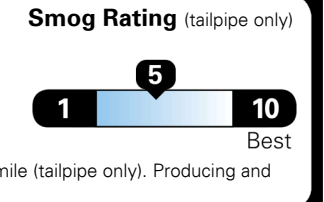

Actual results will vary for many reasons, including driving conditions and how you drive and maintain your vehicle. The average new vehicle gets 27 MPG and costs $7,500 to fuel over 5 years. Cost estimates are based on 15,000 miles per year at $ 2.70 per gallon. MPG is miles per gasoline gallon equivalent. Vehicle emissions are a significant cause of climate change and smog.

fueleconomy.gov

Calculate personalized estimates and compare vehicles