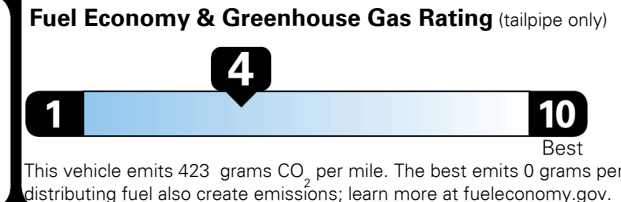

EMISSIONS:
 This vehicle is certified to meet emission requirements in all 50 states

EPA DOT Fuel Economy and Environment

Fuel Economy

21 MPG
 combined city/hwy

18 MPG
 city

26 MPG
 highway

4.8 gallons per 100 miles

Large Cars range from 14 to 111 MPG. The best vehicle rates 136 MPGe.

You spend \$2,250
 more in fuel costs over 5 years compared to the average new vehicle.

Annual fuel cost \$1,950

Actual results will vary for many reasons, including driving conditions and how you drive and maintain your vehicle. The average new vehicle gets 27 MPG and costs \$7,500 to fuel over 5 years. Cost estimates are based on 15,000 miles per year at \$ 2.70 per gallon. MPG is miles per gasoline gallon equivalent. Vehicle emissions are a significant cause of climate change and smog.