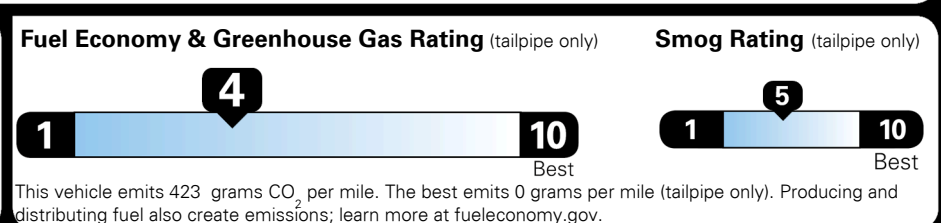

Full Tank of Gas

Manufacturer's Suggested Retail Price: $42,550.00

ADDED FEATURES:

- **Sport Package: $5,700.00**
- 19" Sport Alloy Wheels w/ P245/40R19(FR), P275/35R19(Rr)
- Sport Front & Rear Bumpers & Rocker Molding
- Dark Chrome Grille Surround & Insert & Window Trim
- Sport Steering Wheel & Sport Pedals
- Power Tilt-and-Slide Panoramic Sunroof
- Surround View Monitor / Parking Distance Warning
- Lexicon® 14-Speaker Premium Audio
- 7" Color Multi-Information Display
- Wireless Charging Pad (front)
- Ventilated Front Seats
- Heated Rear Seats (Standard on AWD)
- Power Rear Sunshade
- Manual Rear Side Window Sunshades

SOLD TO: GA705 SHIPPED TO: GA705
GENESIS OF SAVANNAH
7011 ABERCORN STREET
SAVANNAH GA 31406

VIN: KMTFN4JE1LU328894	ENGINE: G6DNJA117765	EXTERIOR COLOR: HAVANA RED	INTERIOR/SEAT COLOR: BLACK/BLACK
MODEL: S0402R65	PORT OF ENTRY: BR	TRANSPORT: TRUCK	ACCESSORY WEIGHT: 8 lbs./ 4 kgs.

EMISSIONS:
This vehicle is certified to meet emission requirements in all 50 states

Inland Freight & Handling : $995.00

TOTAL PRICE: $49,245.00

EPA DOT Fuel Economy and Environment

Fuel Economy

21 MPG
combined city/hwy

18 MPG
city

26 MPG
highway

4.8 gallons per 100 miles

Large Cars range from 14 to 111 MPG. The best vehicle rates 136 MPG.

You spend $2,250
more in fuel costs over 5 years compared to the average new vehicle.

Annual fuel cost $1,950

Actual results will vary for many reasons, including driving conditions and how you drive and maintain your vehicle. The average new vehicle gets 27 MPG and costs $7,500 to fuel over 5 years. Cost estimates are based on 15,000 miles per year at $ 2.70 per gallon. MPGe is miles per gasoline gallon equivalent. Vehicle emissions are a significant cause of climate change and smog.

fueleconomy.gov
Calculate personalized estimates and compare vehicles

GOVERNMENT 5-STAR SAFETY RATINGS

Overall Vehicle Score ★ ★ ★ ★ ★

Based on the combined rating of frontal, side and rollover. Should ONLY be compared to other vehicles of similar size and weight.

Frontal Crash	Driver	★ ★ ★ ★ ★
Crash	Passenger	★ ★ ★ ★ ★
Side Crash	Front seat	★ ★ ★ ★ ★
Crash	Rear seat	★ ★ ★ ★ ★
Rollover		★ ★ ★ ★ ★

Based on the risk of injury in a frontal impact. Should ONLY be compared to other vehicles of similar size and weight.

Based on the risk of injury in a side impact.

Based on the risk of rollover in a single-vehicle crash.

Manufacturer's suggested retail price includes manufacturer's recommended pre-delivery service. Gasoline license and title fees state and local taxes and dealer installed options and accessories are not included in the manufacturer's suggested retail price. This label has been affixed to this vehicle by Hyundai Motor America, pursuant to the requirements of 15 U.S.C. 1231 et seq. which prohibits its removal or alteration prior to delivery to the ultimate purchaser.

Scan this QR code for general model information and options

Star ratings range from 1 to 5 stars (★★★★★) with 5 being the highest.
Source: National Highway Traffic Safety Administration (NHTSA).
www.safercar.gov or 1-888-327-4236

PARTS CONTENT INFORMATION

FOR VEHICLES IN THIS CARLINE: U.S./CANADIAN PARTS CONTENT: 5 %

MAJOR SOURCES OF FOREIGN PARTS CONTENT: KOREA: 85 %

FOR THIS VEHICLE: FINAL ASSEMBLY POINT: ULSAN, KOREA

COUNTRY OF ORIGIN:

ENGINE: KOREA TRANSMISSION: KOREA

Note: Parts content does not include final assembly, distribution, or other non-parts costs.