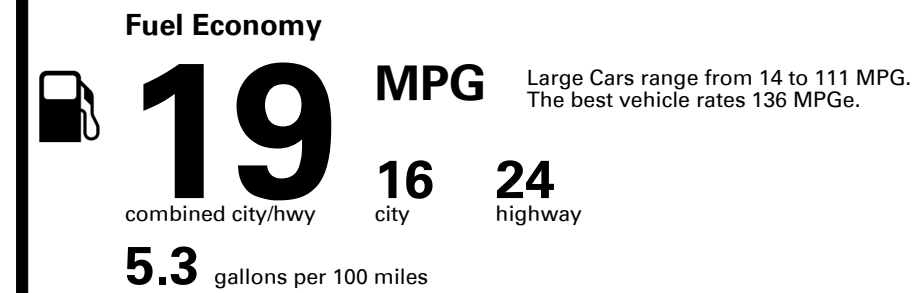

Inland Freight & Handling : \$1,025.00

TOTAL PRICE: \$76,725.00

EPA DOT Fuel Economy and Environment

You spend \$5,250
more in fuel costs over 5 years
 compared to the average new vehicle.

Annual fuel cost \$2,550