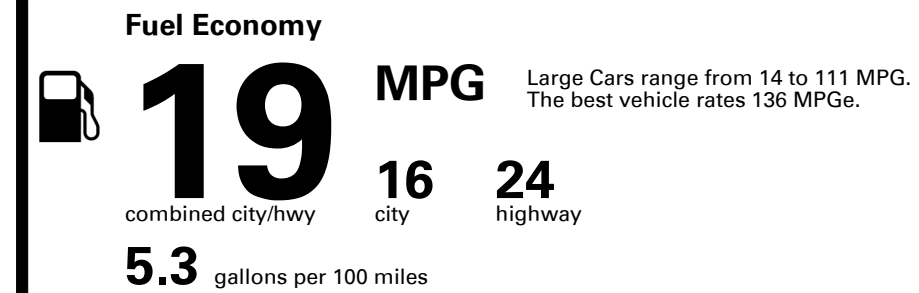

Manufacturer's Suggested Retail Price: \$75,700.00

ADDED FEATURES:

SOLD TO: GA705 SHIPPED TO: GA705
 GENESIS OF SAVANNAH
 7011 ABERCORN STREET
 SAVANNAH GA 31406

VIN: KMTF54PH7LU080703	ENGINE: G8BEKU106291	EXTERIOR COLOR: VIK BLACK	INTERIOR/SEAT COLOR: BLACK/BLACK
MODEL: T0452R85	PORT OF ENTRY: BR	TRANSPORT: TRUCK	ACCESSORY WEIGHT: 0 lbs./ 0 kgs.

EMISSIONS:
 This vehicle is certified to meet emission requirements in all 50 states

Inland Freight & Handling : \$1,025.00

TOTAL PRICE: \$76,725.00

EPA DOT Fuel Economy and Environment

You spend \$5,250
 more in fuel costs over 5 years compared to the average new vehicle.

Annual fuel cost \$2,550

Fuel Economy & Greenhouse Gas Rating (tailpipe only)

Smog Rating (tailpipe only)

This vehicle emits 485 grams CO₂ per mile. The best emits 0 grams per mile (tailpipe only). Producing and distributing fuel also create emissions; learn more at fueleconomy.gov.